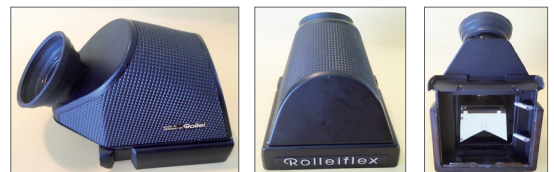

## Rolleimarin Tripod

"Golden Edition" of the tripod for the Hans Hass Rolleimarin Underwater housing. A lightweight and very sturdy aluminium tripod, gold colour anodised, for displaying your precious Rolleimarin housing in exhibitions or in your own private museum. It has been copied from the original design by Franke & Heidecke which was only ever manufactured in small numbers for their own use. It is not specially designed to use underwater, but it's possible. It can be dismantled for transport and will also be delivered in this version. The tripod is attached to the bottom of the Rolleimarin using the grooves on the bottom and is secured by an eccentric lever similar to the way the flash arm is mounted on the side of the housing - Your "old lady" will look much better on a tripod now, she deserves it.

The black battery container will be returned to you with long lasting NiMH-cells including 1 year warranty. Price: Euro 85.00 Euro + shipping

**Rolleiflex extension tubes:** The following extension tubes, which have been updated with additional contact to be used with Rolleiflex 6008 AF and Hy6 Mod1 and Mod2 (but also SLX and 6000 series) as new. Includes 1 year warranty :

- a.) Rollei ET 9 = Euro 80.00 + shipping
- b.) Rollei ET 17 = Euro 120.00 + shipping
- c.) Rollei ET 34 = Euro 170.00 + shipping

**Rolleiflex prism finder 45° for 6000 series**, (Rollei-Artikel Nr.: 97814 in the original Rollei box used with Rolleiflex 6008 Integral, used, excellent condition. Price: Euro 225.00 + shipping